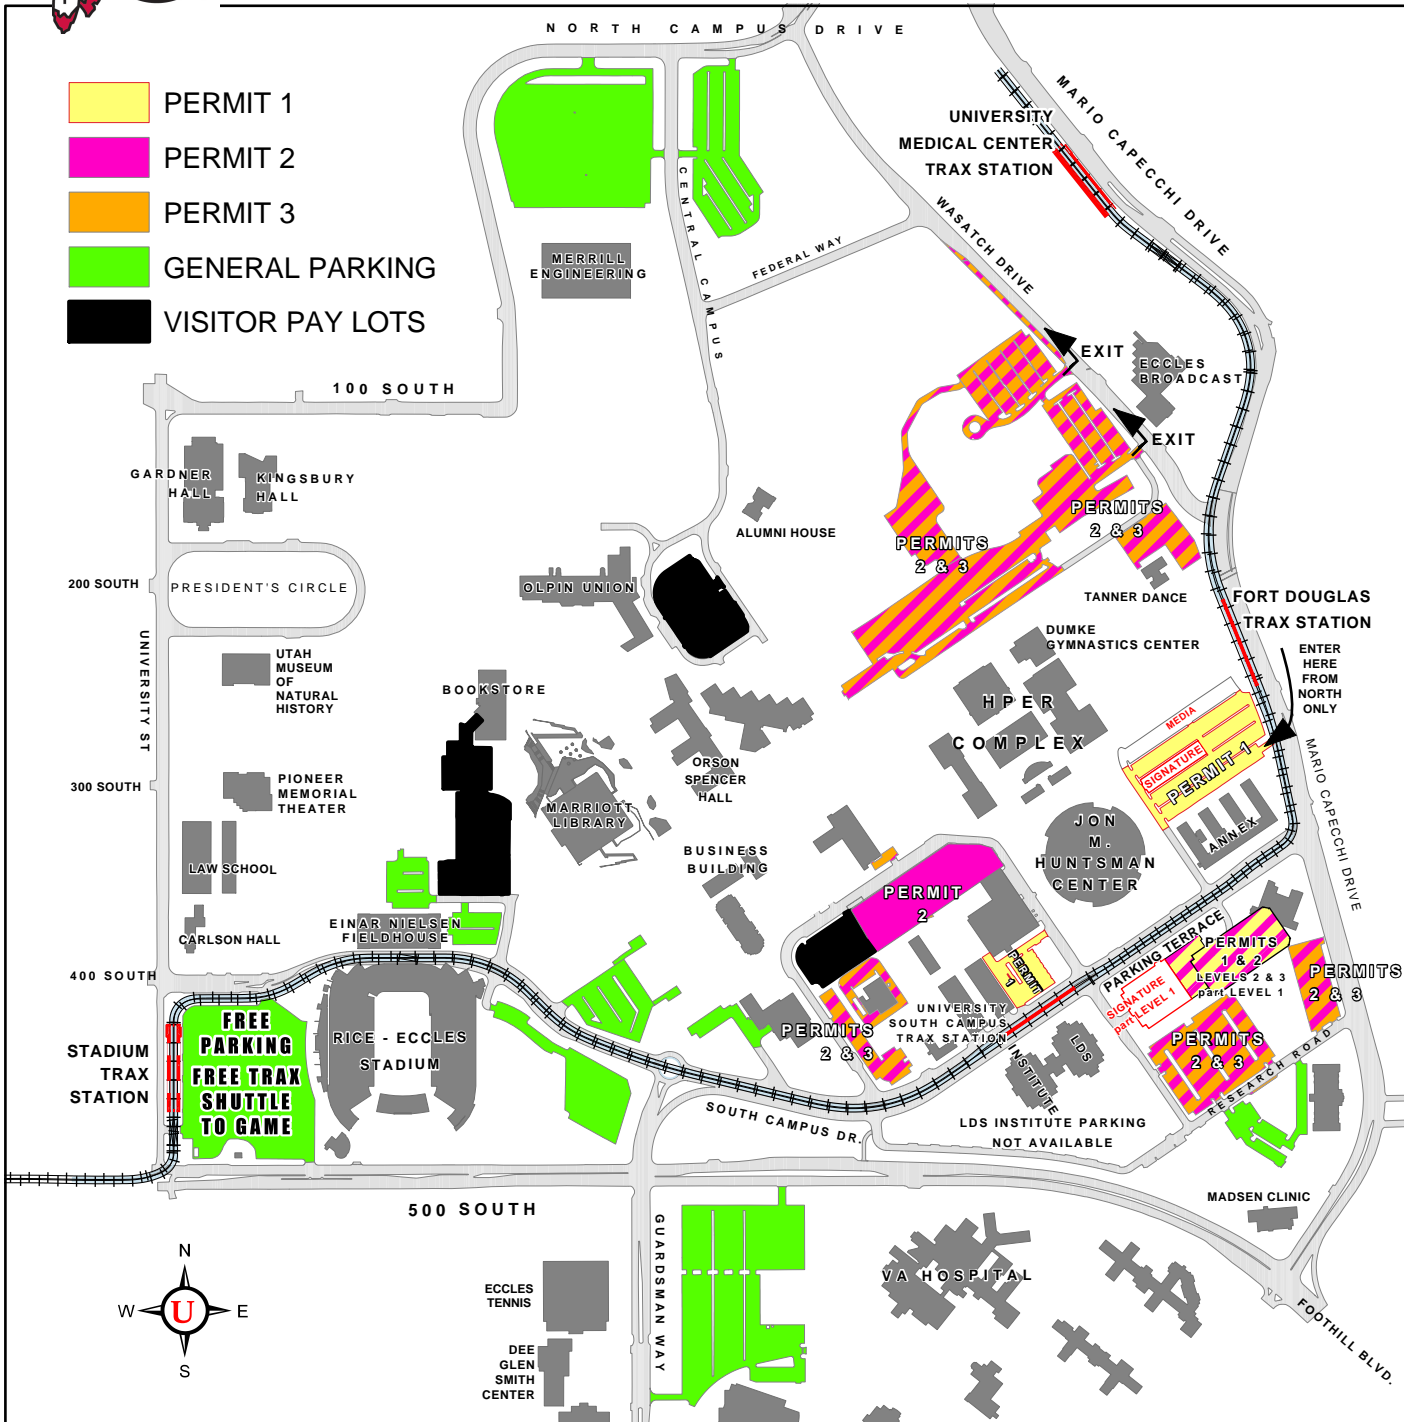

2008-09 Basketball Parking

-  PERMIT 1
-  PERMIT 2
-  PERMIT 3
-  GENERAL PARKING
-  VISITOR PAY LOTS

Take TRAX

Ride TRAX straight to the Jon M. Huntsman Center with family, friends, and fans. Two TRAX stations: one on South Campus Drive and one on Mario Capecchi Drive (formerly Wasatch Drive), serve Utah Basketball fans. You can't get any closer!

Arrive Early and Carpool

Remember: parking is tight. Give yourself plenty of time to make it to the U.!

Weeknight Games

On nights when school is in session, parking on campus will be limited and not all lots will be available.

Traffic Restrictions

Remember, you cannot make a left turn across the TRAX lines, so plan ahead --- you will need to make a right turn only to enter most lots along the TRAX line.

UTA Info

For more information about UTA Bus and TRAX Light Rail service call RIDE UTA (743-3882) or go online to www.rideuta.com.