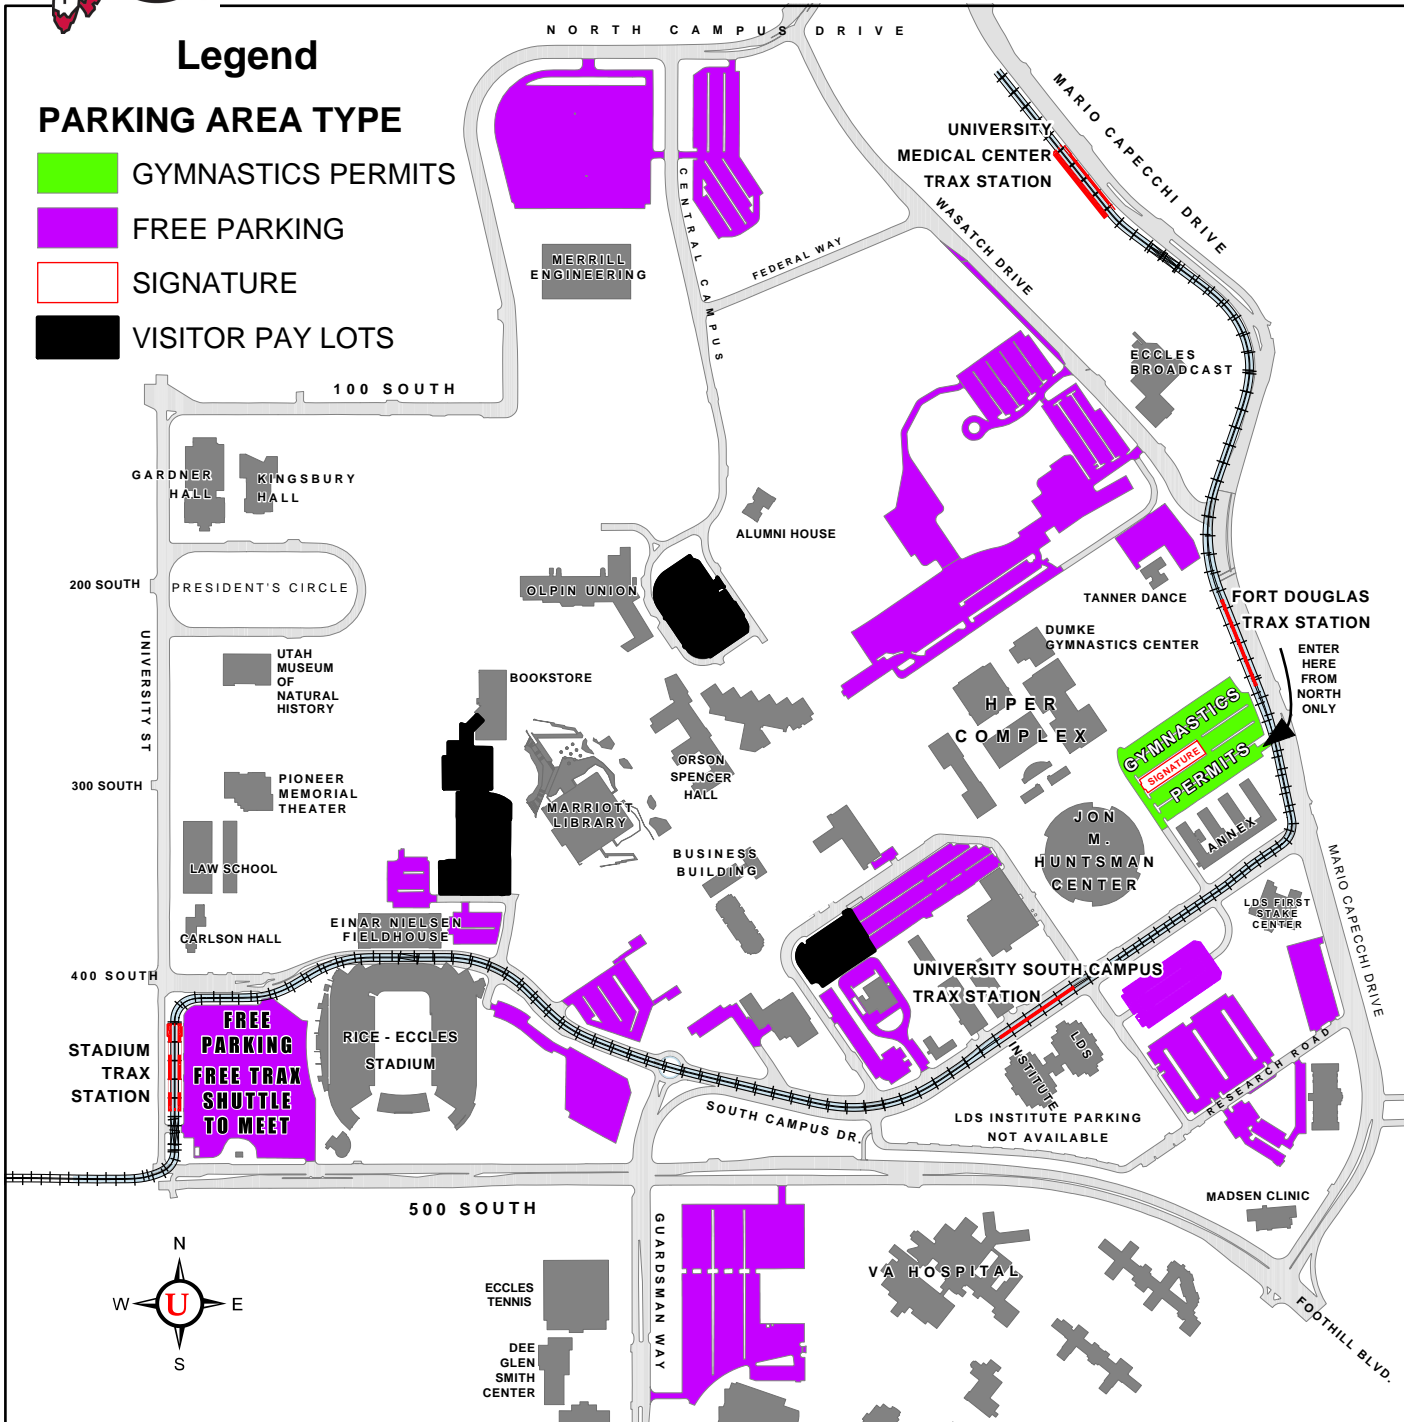

## Take TRAX

Ride TRAX straight to the Jon M. Huntsman Center with family, friends, and fans. Two TRAX stations: one on South Campus Drive and one on Mario Capecchi Drive (formerly Wasatch Drive), serve Utah Gymnastics fans. You can't get any closer!

## Arrive Early and Carpool

Remember: parking is tight. Give yourself plenty of time to make it to the U.!

## Weeknight Games

On nights when school is in session, parking on campus will be limited and not all lots will be available.

## Traffic Restrictions

Remember, you cannot make a left turn across the TRAX lines, so plan ahead --- you will need to make a right turn only to enter most lots along the TRAX line.